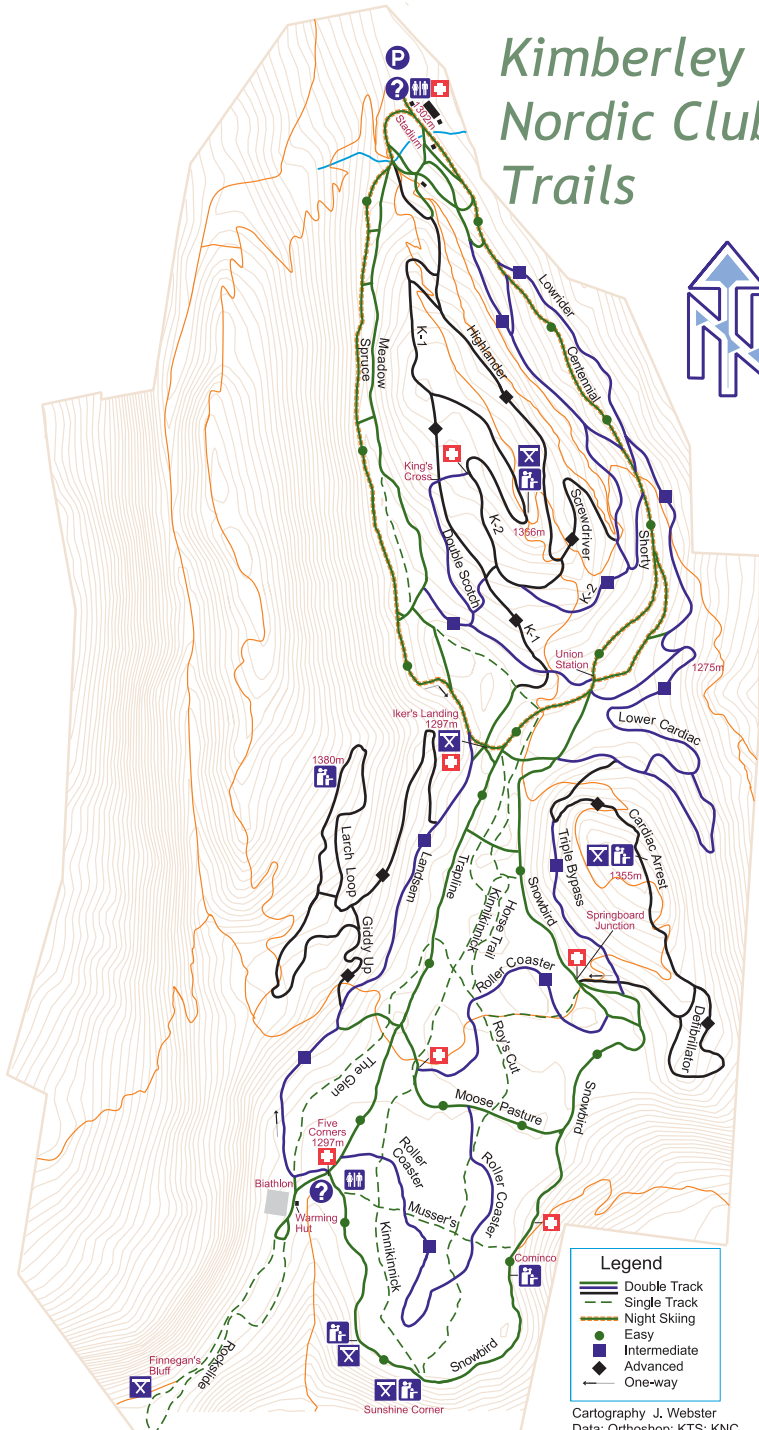

# Kimberley Nordic Club Trails

**Legend**

- Double Track
- Single Track
- Night Skiing
- Easy
- Intermediate
- ◆ Advanced
- One-way

Cartography J. Webster  
 Data: Orthoshop; KTS; KNC